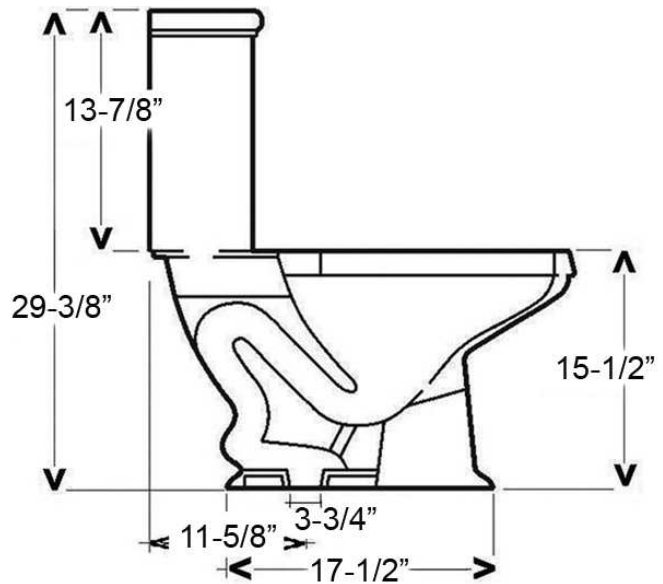

VICKI ELONGATED FRONT TOILET

Cat. No.
2-526

Seat NOT included

W: 19 1/8"
D: 28 7/8"
H: 29 3/8"

Bowl Height: 15 1/2"
Footprint: 10" x 17 1/2"

Features:

- ▶ Made of Vitreous China
- ▶ Syphon Jet Flush
- ▶ 1.6 GPF
- ▶ Glazed Trapway
- ▶ 12" Rough
- ▶ White Plastic Flush Handle Included
- ▶ Decorative Flush Handle Available in 4 Finishes (5595)
- ▶ Soft Close Seat Available in 3 Colors (SCSEL)

Dimensions of fixture are nominal and may vary within the range of tolerances established by ASME Standard A112.19.2-2008. Dimensions and specifications subject to change without notice.