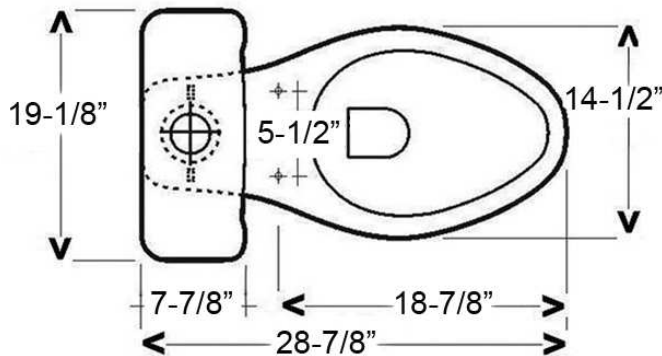

VICKI ELONGATED FRONT TOILET

Cat. No.
2-526

Seat NOT included

W: 19 1/8"
D: 28 7/8"
H: 29 3/8"

Bowl Height: 15 1/2"
Footprint: 10" x 17 1/2"

Features:

- ▶ Made of Vitreous China
- ▶ Syphon Jet Flush
- ▶ 1.6 GPF
- ▶ Glazed Trapway
- ▶ 12" Rough
- ▶ White Plastic Flush Handle Included
- ▶ Decorative Flush Handle Available in 4 Finishes (5595)
- ▶ Soft Close Seat Available in 3 Colors (SCSEL)

Dimensions of fixture are nominal and may vary within the range of tolerances established by ASME Standard A112.19.2-2008. Dimensions and specifications subject to change without notice.